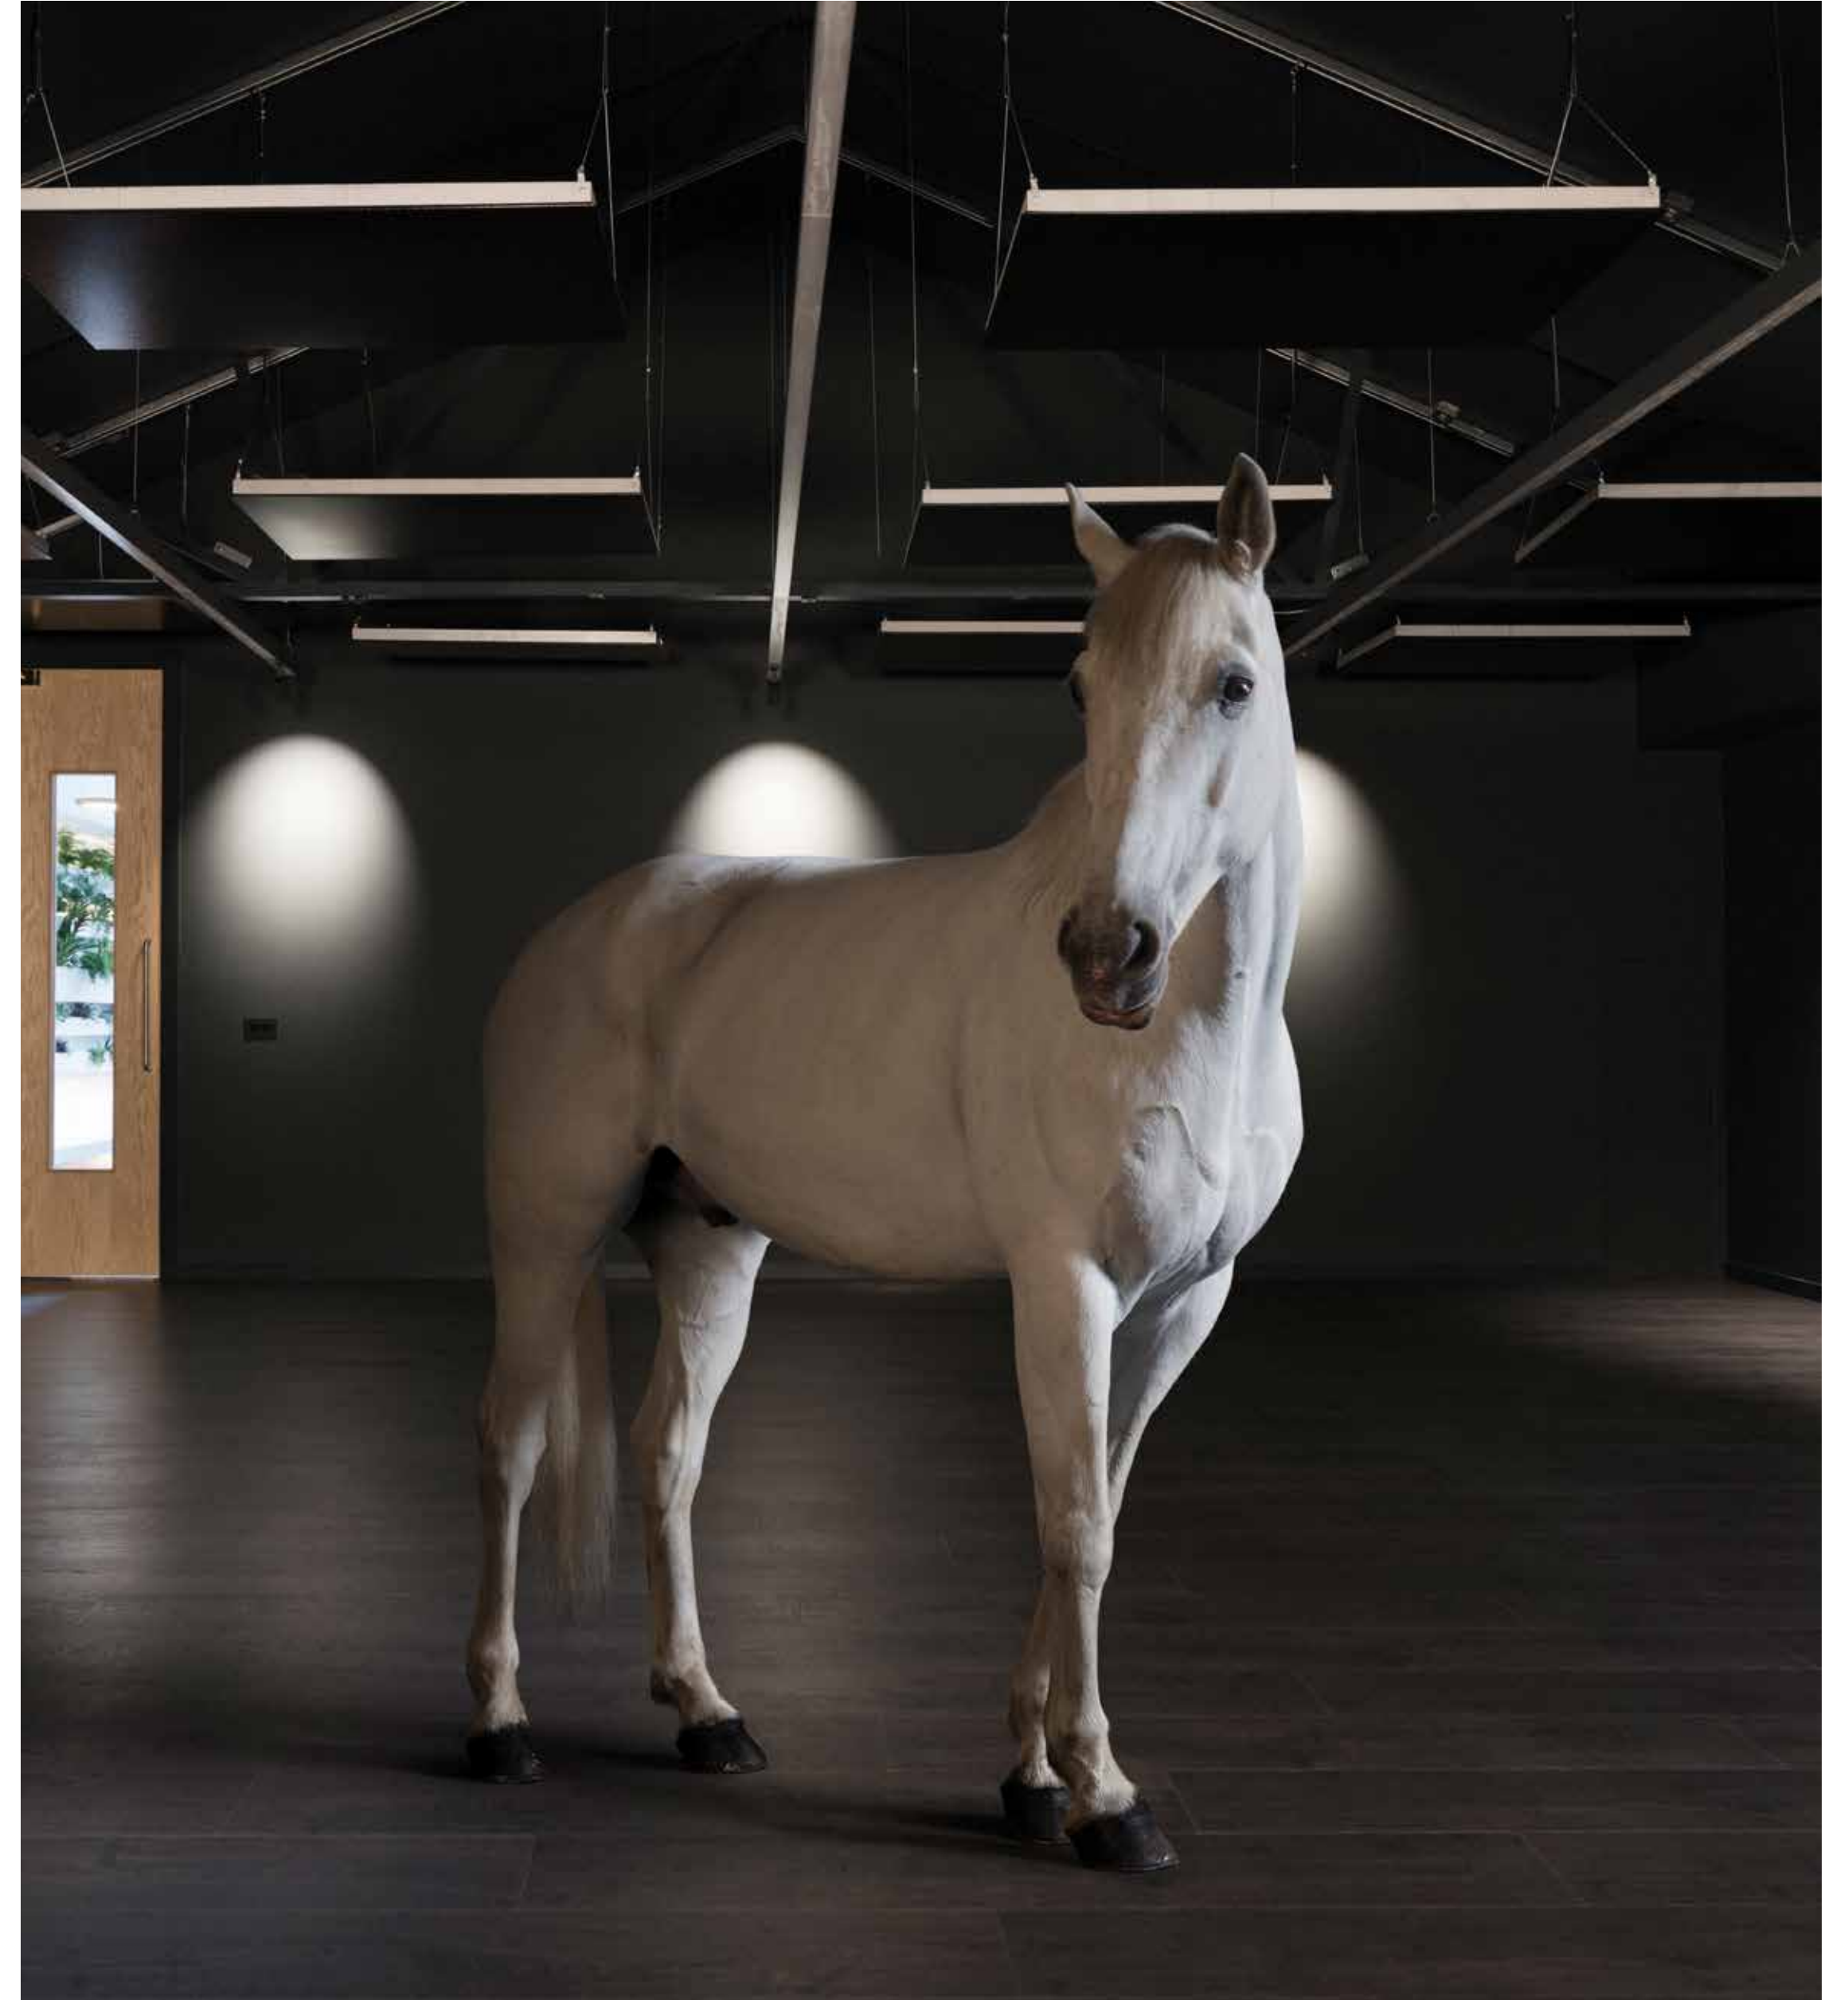

Studio Now

The opposite of Studio Here this is a more atmospheric space with anthracite walls and dark wood floors. This is contrasted beautifully by natural light that streams in through the large south facing windows.

Measurements:

8m long x 8.3m wide