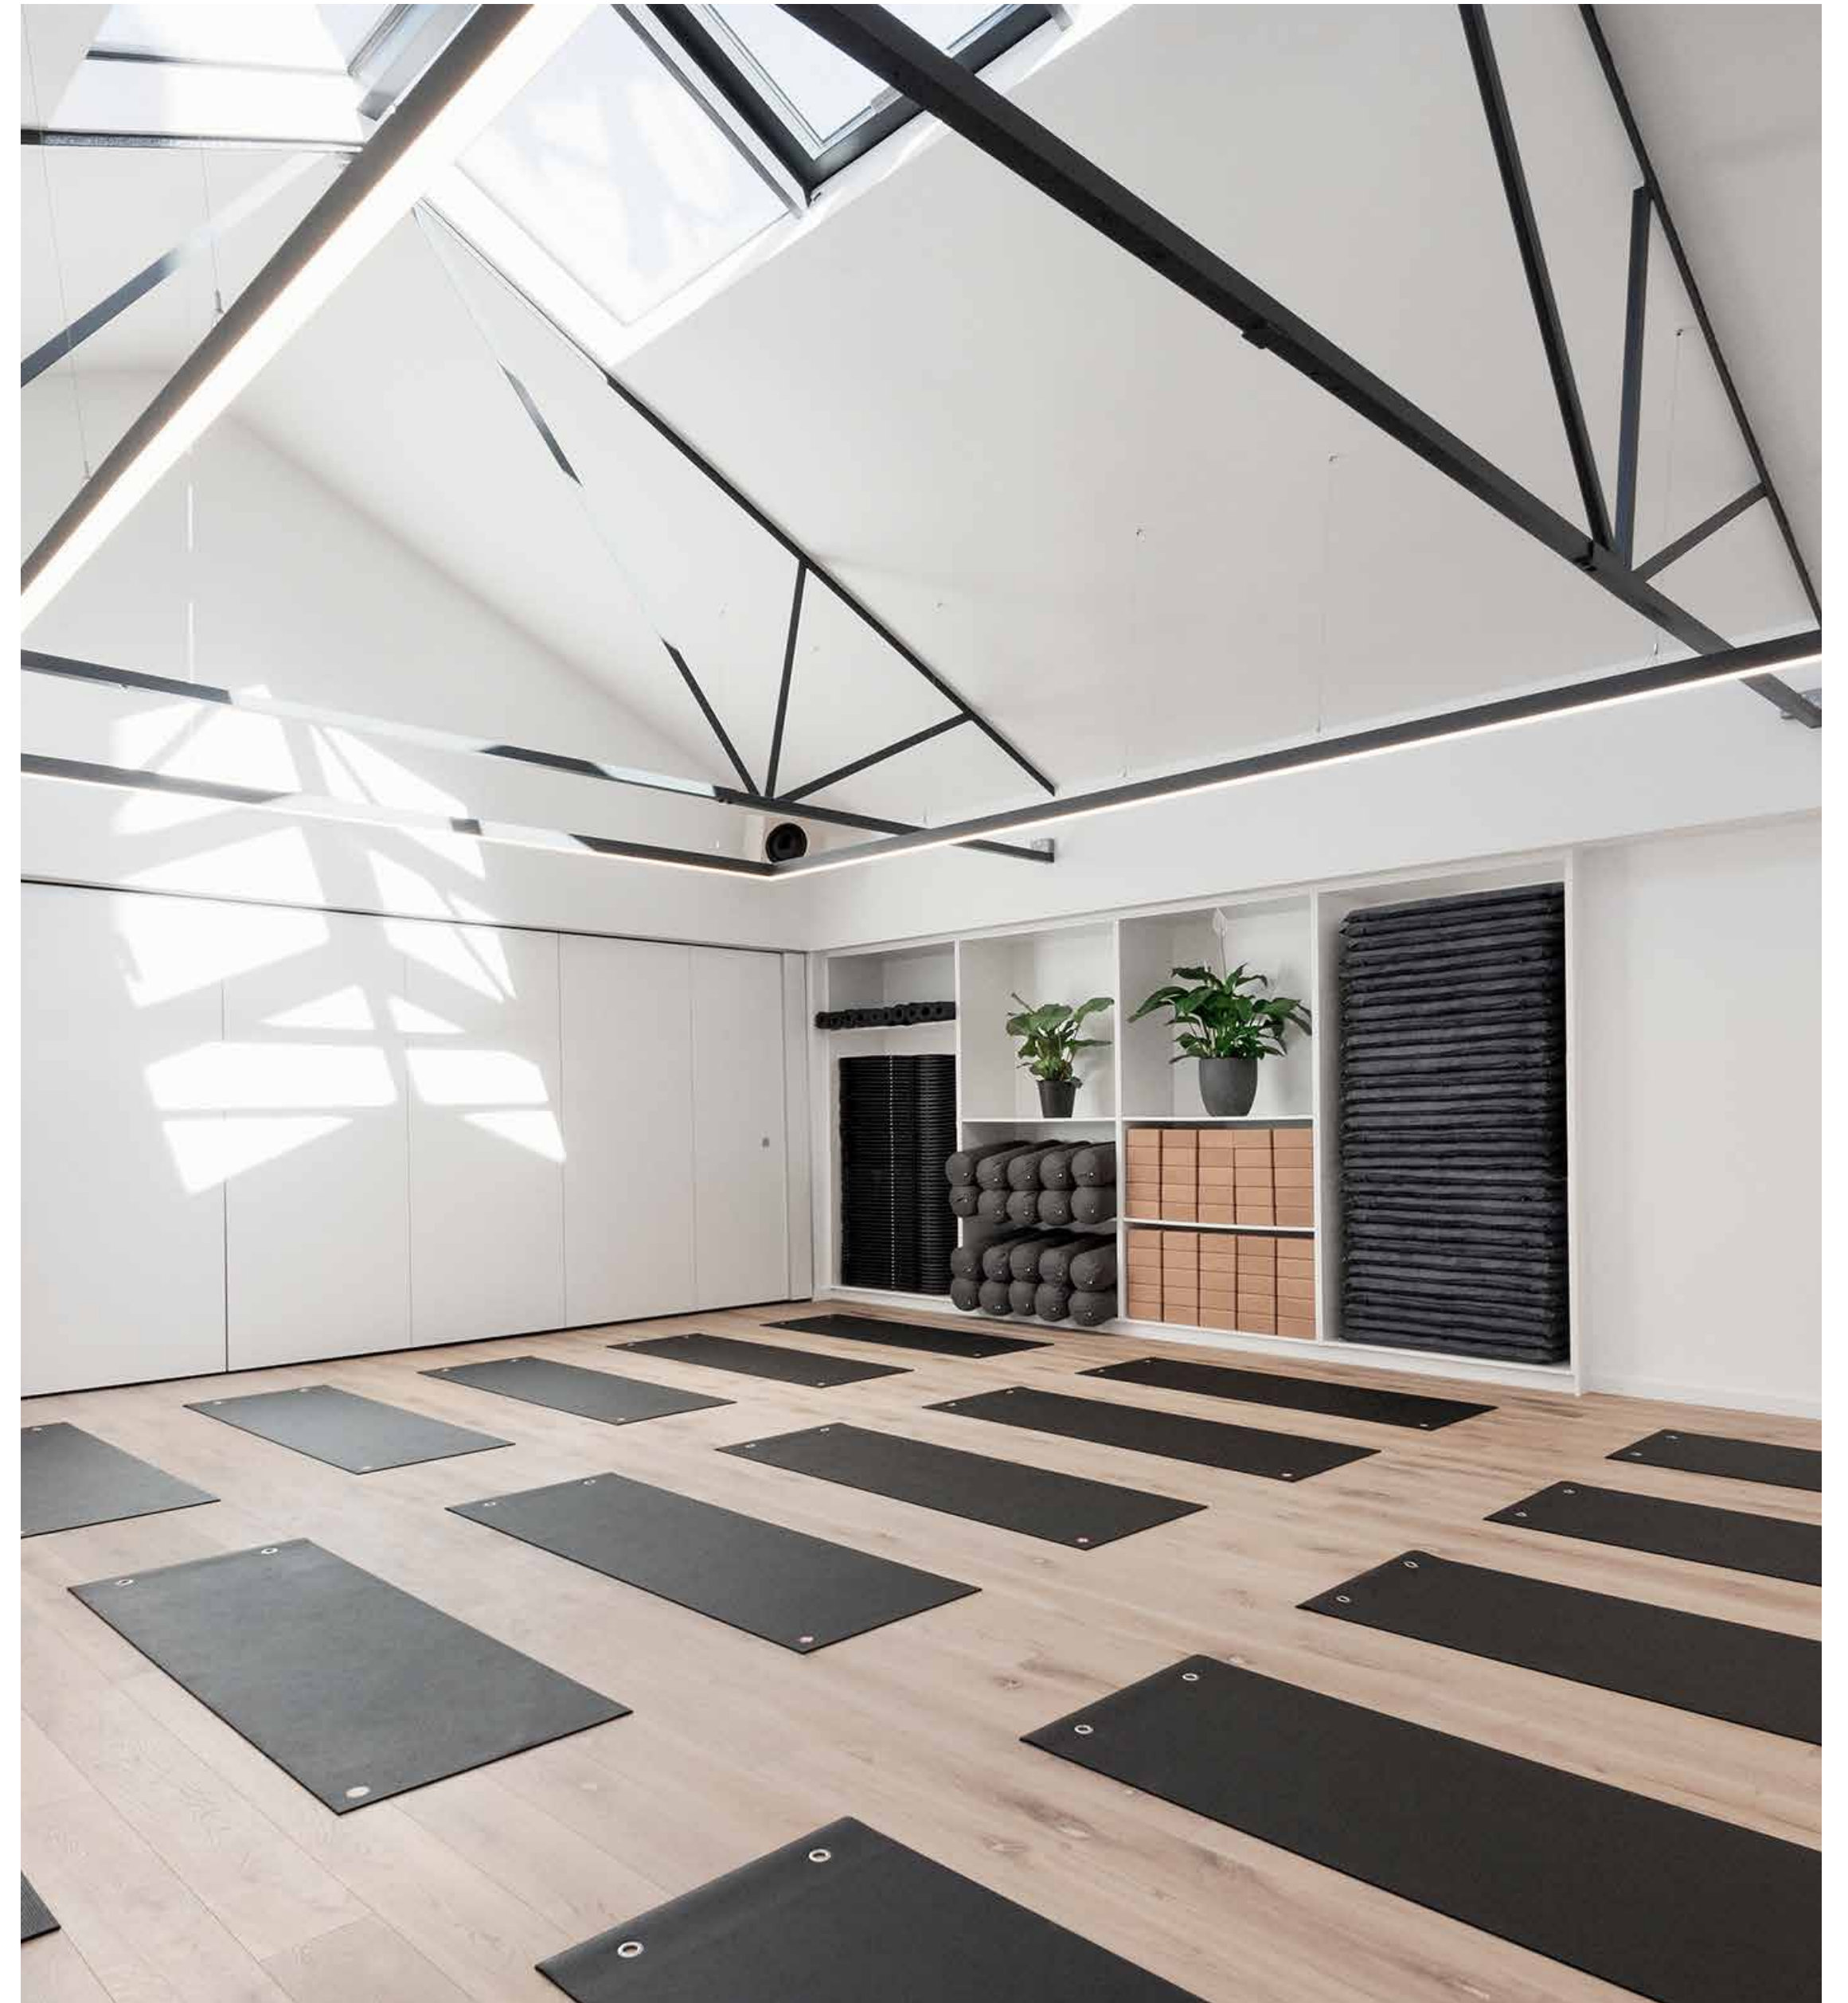

Studio Here

Quintessential white studio space with hardwood oak floors & natural light that pours in from the rooflights above. The apex ceiling adds a generous sense of space. The studio also benefits from a bi-fold wall which fully retracts to open up the studio to the adjoining tea shop.

Measurements:

8.5m Long X 7m Wide x 5m high